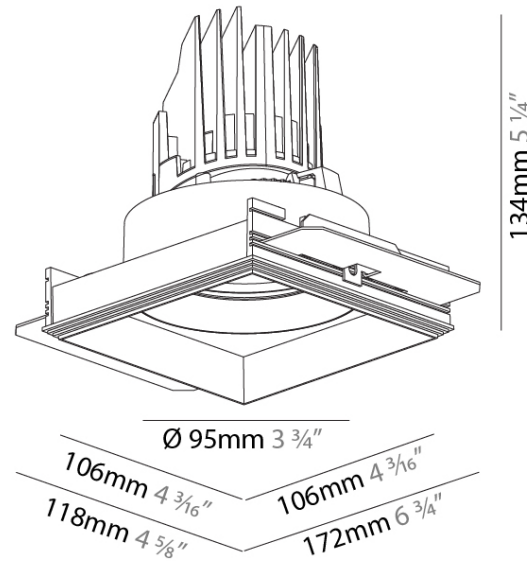

ELECTRICAL

Lamp Type: LED (Zhaga Standard)
Input Wattage (W): 16.5
Total Output Wattage (W): 14.5
Dimming: Tri-Mode (Non-Dimming and Phase Dimming (120Vac only) and 0-10V Dimming)
Driver Included: No
Driver Location: Recessed Housing
Driver Type: Constant Current - Universal
Driver Class: Class 2
Housing: See components
Input Voltage (V): 120 - 277
Constant Current (MA): 500

LED

Number of LEDs: 1
Color Temperature (°K): 2700 / 3000 / 3500 / 4000
Max. Delivered Lumen (lm): 940 / 980 / 1029 / 1050
Nominal Lumen (lm): 1386 / 1438 / 1511 / 1542
CRI: >90 CRI
Efficiency (%): 87.9 / 88.4 / 87.9
Lamp Life (hrs): 50000
Upon Request: RGB-W Tunable White Special Color Temperature Special LED

OPTICAL

Reflector: 20 / 40 / 60
Adjustability: Rotational 355°; Tilt 30°
Upon Request: Special Beam Angles

RATINGS AND CERTIFICATIONS

Zaneen Lighting Inc. © 2024, T 1-800-388-3382, F 416-247-9319, www.zaneen.com

Available for international specifications by adding "INT" at the end of the existing Model #. For assistance on 'custom' specifications, contact zteam@zaneen.com.
Certified by: Certified for North American Standards
In a constant effort to supply the best product, we reserve the right to change specifications or materials without notice. The most recent specification sheets are found at zaneen.com
IP rating: IP20